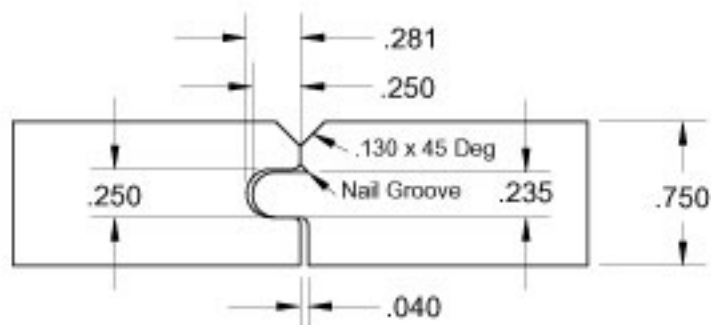

Wood Tech Enterprises, Inc.

Phone: 800-866-5464

Fax: 828-628-4490

Flooring & Paneling Profiles

Shown Face Up

Straight T & G

Micro-Bevel

V-Panel

Round Edge